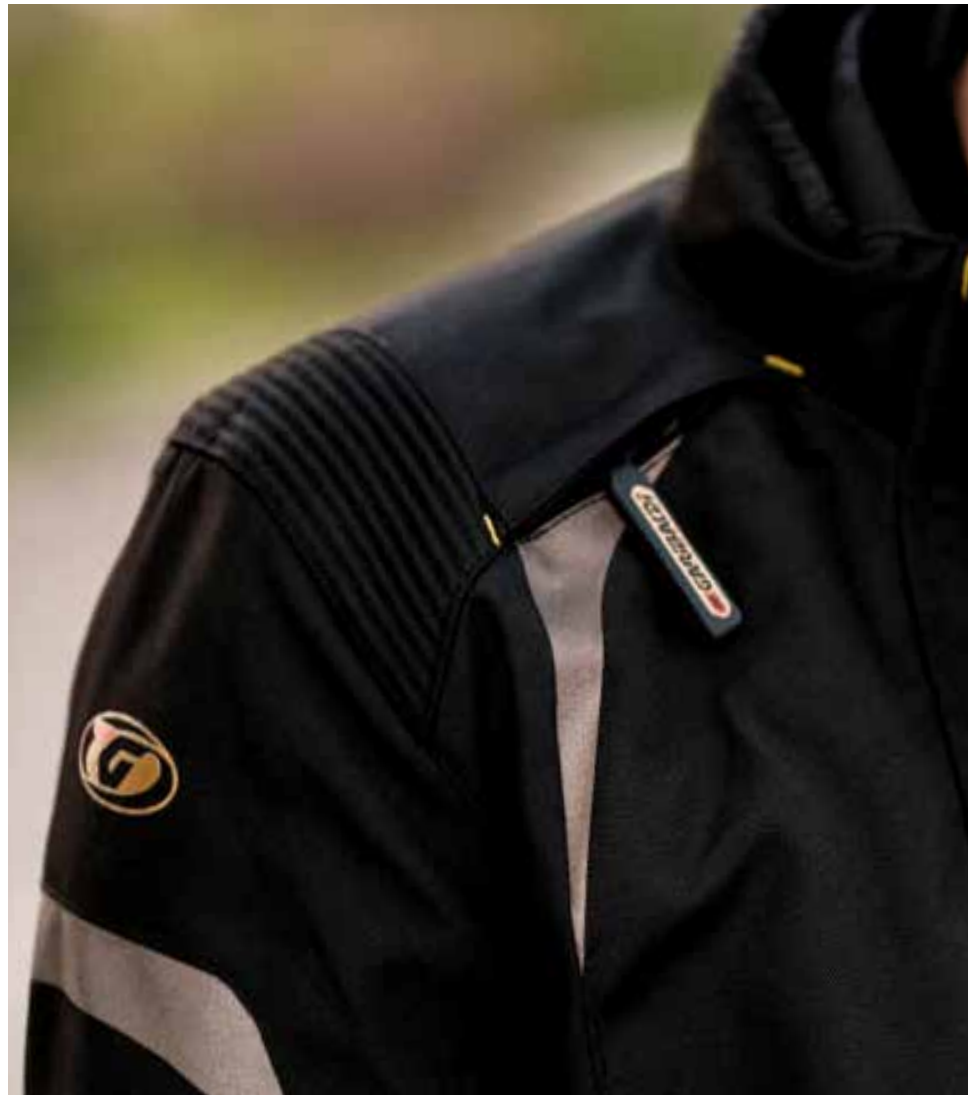

URBANSport LADY

Women sizes : XS ▶ XL