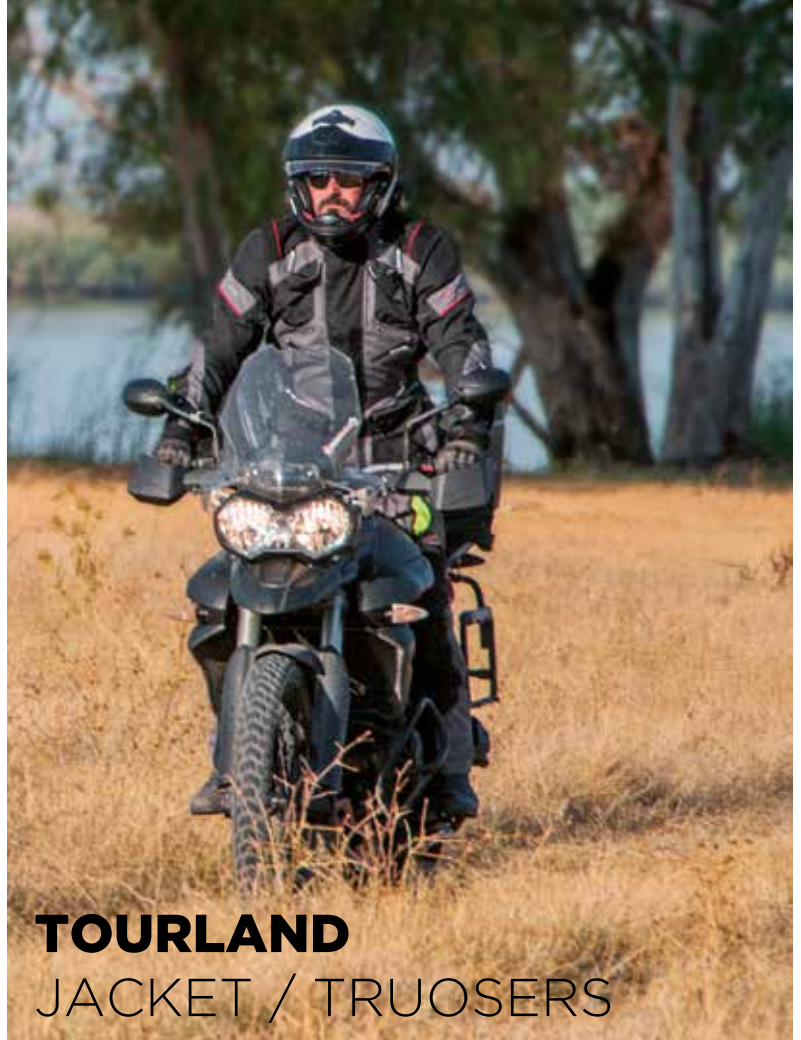

TOURLAND JACKET / TRUOSERS