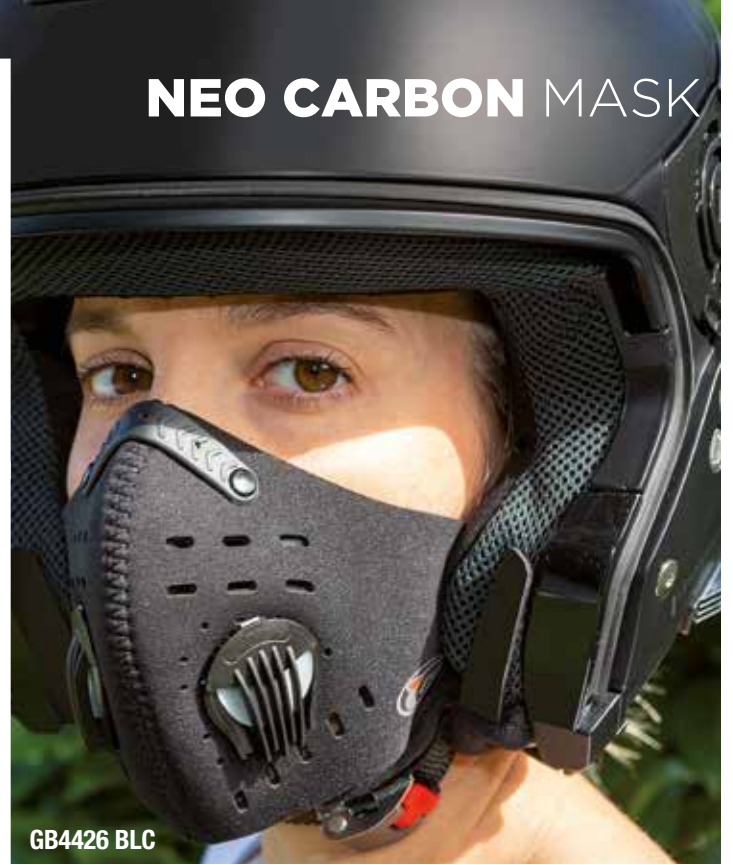

GB3433 BLC

NEO CARBON MASK

GB5351 BLC

Active carbon filters

GB4436 ALL

GB4426 BLC

Sizes: one size fits all

NEOPRENO HAND COVERS