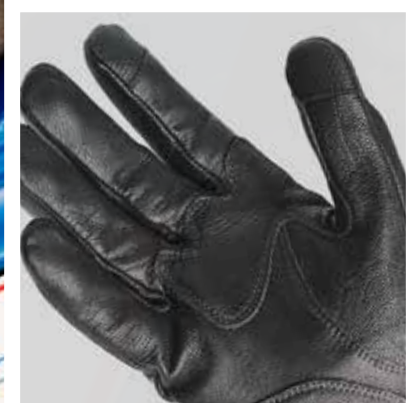

TRICOT Lining

MICROFIBER
Sue-Island Suede

CIVIC KP

GB9045 BLC

GB9045 BEG

Sizes : XS ▶ XXL

Women sizes : XS ▶ XL

- Level 1 KP 
-  Genuine Leather
- Knuckle protector 
-  CAPACITIVE technology 
For gloves